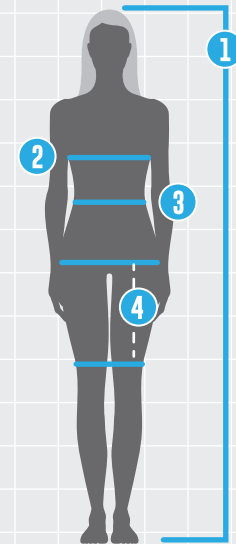

JERSEYS / BIBS / SHORTS

	1 Height	2 Chest (in.)	3 Waist (in.)	4 Inseam (in.)
2X Small (2XS)	< 5'2"	30 - 33	24 - 27	7.5
XSmall (XS)	5'1" - 5'9"	33 - 35	26 - 29	7.75
Small (S)	5'4" - 5'11"	35 - 37	28 - 31	8
Medium (M)	5'6" - 6'2"	37 - 40	30 - 34	8.25
Large (L)	5'8" - 6'5"	40 - 42	33 - 37	8.5
X Large (XL)	5'10" >	42 - 44	36 - 41	8.75
2X Large (2XL)	5'11" >	44 - 46	40 - 45	9

*Size Chart is a general guide only and does not guarantee perfect fit

WOMEN'S SIZING

JERSEYS / BIBS / SHORTS

	1 Height	2 Chest (in.)	3 Waist (in.)	4 Inseam (in.)
XSmall (XS)	< 5'0"	33 - 35	26 - 29	8.5
Small (S)	5'0" - 5'5"	35 - 37	28 - 31	9
Medium (M)	5'2" - 5'9"	37 - 40	30 - 34	9.5
Large (L)	5'4" - 5'11"	40 - 42	33 - 37	10
X Large (XL)	5'6" - 6'2"	42 - 44	36 - 41	10.5
2X Large (2XL)	5'8" - 6'5"	44 - 46	40 - 45	11
3X Large (3XL)	5'10" >	46 - 48	44 - 50	11.5

*Size Chart is a general guide only and does not guarantee perfect fit

MEN'S SIZING